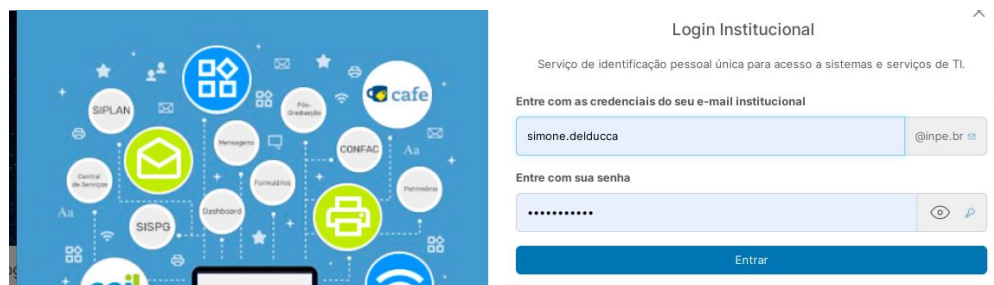

## PART 1 – Intranet registration:

For the first access, it is necessary to register on INPE's Intranet:  
<http://intranet.inpe.br/portal/>

1. Access INPE Intranet and click on **Entrar**

2. Type your INPE e-mail name and password